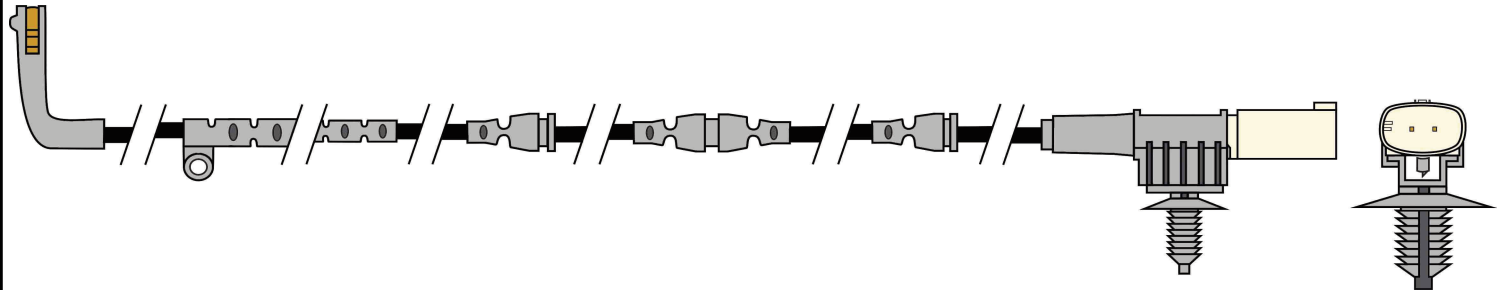

New to Range Wear Leads - November

AWL228

1,180mm

Application		Pos	F	LAND ROVER: Range Rover Sport 05-13
Apec	Mintex	OEM		SEM500062, SEM500080
WIR5200 WIR5187	MWIO265			