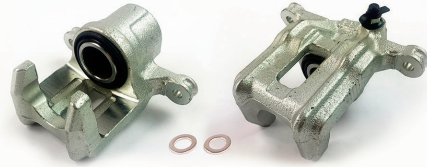

## New to Range Calipers - November

### ABC1002L

POS  
R

### ABC1002R

POS  
R

INFORMATION				LINKED PARTS				APPLICATIONS				
<b>Product Type</b>		Floating Caliper		BD1417S BD1473S BD1491S ABP956 PLU956 PLU1208				<b>HONDA:</b> Accord 03-08, CR-V 01-07, Legend 91-04, Odyssey 95-03, Shuttle 94-04				
<b>Brake System</b>		Nissin										
<b>Piston Diameter</b>		38mm										
<b>Leading/Trailing</b>		Trailing										
<b>AMK</b>	<b>APEC</b>	<b>BRAKE ENGINEERING</b>	<b>DRI</b>	<b>AMK</b>	<b>APEC</b>	<b>BRAKE ENGINEERING</b>	<b>DRI</b>					
TCA1711	LCA237, LCA237N	CA1364	4175700	TCA1712	RCA237, RCA237N	CA1364R	4275700					
<b>REMY</b>	<b>ROLLING COMPONENTS</b>	<b>SHAFTEC</b>	<b>TRW</b>	<b>REMY</b>	<b>ROLLING COMPONENTS</b>	<b>SHAFTEC</b>	<b>TRW</b>					
DC72098, RAB83109	VSBC181L	BC9746, SBC1061L	BHN368	DC72099, RAB83100	VSBC181R	BC9746R, SBC1061R	BHN367					
<b>OEM</b>	43018S75000, 43019S9AA00, 43019SX0000, 43230SP0003, 43230SP0E01, 43230SP0E03							<b>OEM</b>	43018S9AA00, 43018S9AE00, 43018SX0000, 43019S75000, 43210SP0003, 43210SP0E01, 43210SP0E03			