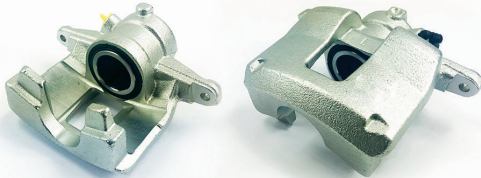

New to Range Calipers - November

ABC1173L

POS
R