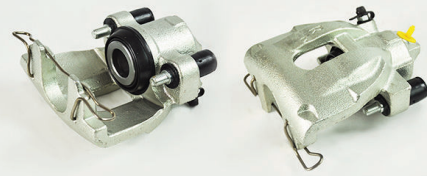

New to Range Calipers - February

ABC1021L

POS
R

ABC1021R

POS
R

INFORMATION				LINKED PARTS				APPLICATIONS			
Product Type		Floating Caliper		BD859S PLU3678				VOLVO: S60 00-10, S70 97-00, S80 98-06, V70 99-08, XC70 Cross Country 00-07			
Brake System		ATE									
Piston Diameter		42mm									
Leading/Trailing		Leading									
AMK	APEC	BRAKE ENGINEERING	DRI	AMK	APEC	BRAKE ENGINEERING	DRI	AMK	APEC	BRAKE ENGINEERING	DRI
TCA2779	LCA157, LCA157N	CA2075	4186300	TCA2780	RCA157, RCA157N	CA2075R	4286300				
REMY	ROLLING COMPONENTS	SHAFTEC	TRW	REMY	ROLLING COMPONENTS	SHAFTEC	TRW				
DC73148, RAB84259	VSBC204L	BC8035, SBC1179L	BHS808E	DC73149, RAB84260	VSBC204R	BC8035R, SBC1179R	BHS809E				
OEM	8251312, 8601560, 8603446, 36000728						OEM	8251313, 8601561, 8603447, 36000730			

ABC1037L

POS
R

ABC1037R

POS
R

INFORMATION				LINKED PARTS				APPLICATIONS			
Product Type		Handbrake Caliper		BD1055V PLU1199				OPEL: Vectra 02-08, Vectra GTS 02-08 SAAB: 9-3 02-15, 9-3X 09-15 VAUXHALL: Vectra 00-08, Vectra GTS 02-09			
Brake System		ATE									
Piston Diameter		38mm									
Leading/Trailing		Trailing									
AMK	APEC	BRAKE ENGINEERING	DRI	AMK	APEC	BRAKE ENGINEERING	DRI	AMK	APEC	BRAKE ENGINEERING	DRI
TCA2899	LCA207, LCA207N	CA2339	4188200	TCA2900	RCA207, RCA207N	CA2339R	4288200				
REMY	ROLLING COMPONENTS	SHAFTEC	TRW	REMY	ROLLING COMPONENTS	SHAFTEC	TRW				
DC73098, RAB84109	VSBC155L	BC8771, SBC1151L	BHN697E	DC73099, RAB84100	VSBC155R	BC8771R, SBC1151R	BHN698E				
OEM	542095, 5542117, 5542277, 93172184, 93187986						OEM	542094, 5542116, 5542278, 93172185, 93187987			