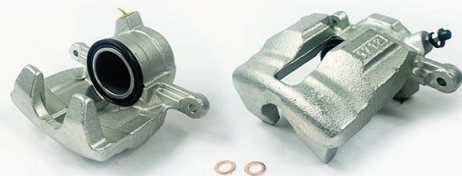

New to Range Calipers - February

ABC1136L

POS
F

ABC1136R

POS
F

INFORMATION				LINKED PARTS				APPLICATIONS				
Product Type		Floating Caliper		BD673V PLU3743				MERCEDES-BENZ: C-Class 00-08, CLC-Class 08-11, CLK 02-10, SLK 04-11				
Brake System		TRW										
Piston Diameter		25mm										
Leading/Trailing		Trailing										
AMK	APEC	BRAKE ENGINEERING	DRI	AMK	APEC	BRAKE ENGINEERING	DRI	AMK	APEC	BRAKE ENGINEERING	DRI	
TCA3240	LCA392, LCA392N	CA2369	3168310	TCA3239	RCA392, RCA392N	CA2369R	3268310					
REMY	ROLLING COMPONENTS	SHAFTEC	TRW	REMY	ROLLING COMPONENTS	SHAFTEC	TRW					
DC83684, RAB94795	VSBC167L	BC2107	BHX434, BHX434E	DC83685, RAB94796	VSBC167R	BC2107R	BHW435, BHW435E					
OEM	0014209483, 0034202183, 0044203383, A0014209483, A0034202183, A0044203383, 14209483, 34202183, 44203383							OEM	0014209583, 0034202283, 0044203483, A0014209583, A0034202283, A0034203383, 14209583, 34202283, 44203483			

ABC1189L

POS
R

ABC1189R

POS
R

INFORMATION				LINKED PARTS				APPLICATIONS				
Product Type		Handbrake Caliper		BD1530HS BD1909S PLU2097				CITROËN: C4 09-, DS4 11-15 DS: DS4/DS4 Crossback 15-18 PEUGEOT: 308 08-14, 308 CC 10-14, 3008 09-16, RCZ 10-15				
Brake System		TRW										
Piston Diameter		38mm										
Leading/Trailing		Trailing										
AMK	APEC	BRAKE ENGINEERING	DRI	AMK	APEC	BRAKE ENGINEERING	DRI	AMK	APEC	BRAKE ENGINEERING	DRI	
TCA4241	LCA693, LCA693N	CA3045	4124020	TCA4242	RCA693, RCA693N	CA3045R	4224020					
REMY	ROLLING COMPONENTS	SHAFTEC	TRW	REMY	ROLLING COMPONENTS	SHAFTEC	TRW					
DC74150	VSBC604L	BC7065, SBC1093L	BHN979E	DC74151	VSBC604R	BC7065R, SBC1093R	BHN980E					
OEM	1651763880, 1651764480, 4401Q0, 4401R0							OEM	1651763980, 1651764580, 4401Q1, 4401R1			