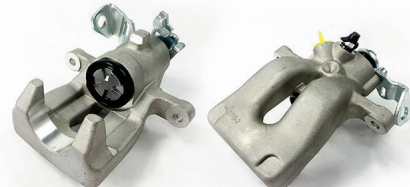

ABC1037L

POS
R

ABC1037R

POS
R

INFORMATION				LINKED PARTS				APPLICATIONS			
Product Type		Handbrake Caliper		BD1055V PLU1199				OPEL: Vectra 02-08, Vectra GTS 02-08 SAAB: 9-3 02-15, 9-3X 09-15 VAUXHALL: Vectra 00-08, Vectra GTS 02-09			
Brake System		ATE									
Piston Diameter		38mm									
Leading/Trailing		Trailing									
AMK	APEC	BRAKE ENGINEERING	DRI	AMK	APEC	BRAKE ENGINEERING	DRI	AMK	APEC	BRAKE ENGINEERING	DRI
TCA2899	LCA207, LCA207N	CA2339	4188200	TCA2900	RCA207, RCA207N	CA2339R	4288200				
REMY	ROLLING COMPONENTS	SHAFTEC	TRW	REMY	ROLLING COMPONENTS	SHAFTEC	TRW				
DC73098, RAB84109	VSBC155L	BC8771, SBC1151L	BHN697E	DC73099, RAB84100	VSBC155R	BC8771R, SBC1151R	BHN698E				
OEM	542095, 5542117, 5542277, 93172184, 93187986						OEM	542094, 5542116, 5542278, 93172185, 93187987			

ABC1100L

POS
R

ABC1100R

POS
R

INFORMATION				LINKED PARTS				APPLICATIONS			
Product Type		Handbrake Caliper		BD1400HS PLU3676				RENAULT: Clio 05-14, Modus/Grand Modus 04-			
Brake System		TRW									
Piston Diameter		34mm									
Leading/Trailing		Leading									
AMK	APEC	BRAKE ENGINEERING	DRI	AMK	APEC	BRAKE ENGINEERING	DRI	AMK	APEC	BRAKE ENGINEERING	DRI
TCA3535	LCA408, LCA408N	CA2599	4162210	TCA3536	RCA408, RCA408N	CA2599R	4262210				
REMY	ROLLING COMPONENTS	SHAFTEC	TRW	REMY	ROLLING COMPONENTS	SHAFTEC	TRW				
DC73648	VSBC341L	BC2096, SBC1182L	BHQ244	DC73649	VSBC341R	BC2096R, SBC1182R	BHQ243				
OEM	7701208361, 7711368120, 8253296						OEM	7701208362, 7711368121, 8253297			