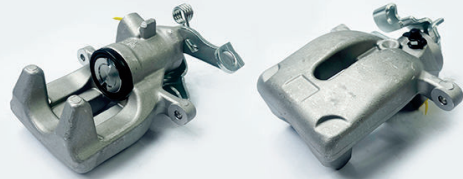

New to Range Calipers - February

ABC1136L

POS
F

ABC1136R

POS
F

INFORMATION				LINKED PARTS				APPLICATIONS				
Product Type		Floating Caliper		BD673V PLU3743				MERCEDES-BENZ: C-Class 00-08, CLC-Class 08-11, CLK 02-10, SLK 04-11				
Brake System		TRW										
Piston Diameter		25mm										
Leading/Trailing		Trailing										
AMK	APEC	BRAKE ENGINEERING	DRI	AMK	APEC	BRAKE ENGINEERING	DRI	AMK	APEC	BRAKE ENGINEERING	DRI	
TCA3240	LCA392, LCA392N	CA2369	3168310	TCA3239	RCA392, RCA392N	CA2369R	3268310					
REMY	ROLLING COMPONENTS	SHAFTEC	TRW	REMY	ROLLING COMPONENTS	SHAFTEC	TRW					
DC83684, RAB94795	VSBC167L	BC2107	BHX434, BHX434E	DC83685, RAB94796	VSBC167R	BC2107R	BHW435, BHW435E					
OEM	0014209483, 0034202183, 0044203383, A0014209483, A0034202183, A0044203383, 14209483, 34202183, 44203383							OEM	0014209583, 0034202283, 0044203483, A0014209583, A0034202283, A0034203383, 14209583, 34202283, 44203483			

ABC1189L

POS
R

ABC1189R

POS
R

INFORMATION				LINKED PARTS				APPLICATIONS				
Product Type		Handbrake Caliper		BD1530HS BD1909S PLU2097				CITROËN: C4 09-, DS4 11-15 DS: DS4/DS4 Crossback 15-18 PEUGEOT: 308 08-14, 308 CC 10-14, 3008 09-16, RCZ 10-15				
Brake System		TRW										
Piston Diameter		38mm										
Leading/Trailing		Trailing										
AMK	APEC	BRAKE ENGINEERING	DRI	AMK	APEC	BRAKE ENGINEERING	DRI	AMK	APEC	BRAKE ENGINEERING	DRI	
TCA4241	LCA693, LCA693N	CA3045	4124020	TCA4242	RCA693, RCA693N	CA3045R	4224020					
REMY	ROLLING COMPONENTS	SHAFTEC	TRW	REMY	ROLLING COMPONENTS	SHAFTEC	TRW					
DC74150	VSBC604L	BC7065, SBC1093L	BHN979E	DC74151	VSBC604R	BC7065R, SBC1093R	BHN980E					
OEM	1651763880, 1651764480, 4401Q0, 4401R0							OEM	1651763980, 1651764580, 4401Q1, 4401R1			