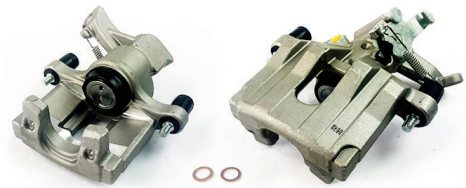

New to Range Calipers - February

ABC1021L

POS
R

ABC1021R

POS
R

INFORMATION				LINKED PARTS				APPLICATIONS			
Product Type		Floating Caliper		BD859S PLU3678				VOLVO: S60 00-10, S70 97-00, S80 98-06, V70 99-08, XC70 Cross Country 00-07			
Brake System		ATE									
Piston Diameter		42mm									
Leading/Trailing		Leading									
AMK	APEC	BRAKE ENGINEERING	DRI	AMK	APEC	BRAKE ENGINEERING	DRI	AMK	APEC	BRAKE ENGINEERING	DRI
TCA2779	LCA157, LCA157N	CA2075	4186300	TCA2780	RCA157, RCA157N	CA2075R	4286300				
REMY	ROLLING COMPONENTS	SHAFTEC	TRW	REMY	ROLLING COMPONENTS	SHAFTEC	TRW				
DC73148, RAB84259	VSBC204L	BC8035, SBC1179L	BHS808E	DC73149, RAB84260	VSBC204R	BC8035R, SBC1179R	BHS809E				
OEM	8251312, 8601560, 8603446, 36000728						OEM	8251313, 8601561, 8603447, 36000730			

ABC1037L

POS
R

ABC1037R

POS
R

INFORMATION				LINKED PARTS				APPLICATIONS			
Product Type		Handbrake Caliper		BD1055V PLU1199				OPEL: Vectra 02-08, Vectra GTS 02-08 SAAB: 9-3 02-15, 9-3X 09-15 VAUXHALL: Vectra 00-08, Vectra GTS 02-09			
Brake System		ATE									
Piston Diameter		38mm									
Leading/Trailing		Trailing									
AMK	APEC	BRAKE ENGINEERING	DRI	AMK	APEC	BRAKE ENGINEERING	DRI	AMK	APEC	BRAKE ENGINEERING	DRI
TCA2899	LCA207, LCA207N	CA2339	4188200	TCA2900	RCA207, RCA207N	CA2339R	4288200				
REMY	ROLLING COMPONENTS	SHAFTEC	TRW	REMY	ROLLING COMPONENTS	SHAFTEC	TRW				
DC73098, RAB84109	VSBC155L	BC8771, SBC1151L	BHN697E	DC73099, RAB84100	VSBC155R	BC8771R, SBC1151R	BHN698E				
OEM	542095, 5542117, 5542277, 93172184, 93187986						OEM	542094, 5542116, 5542278, 93172185, 93187987			