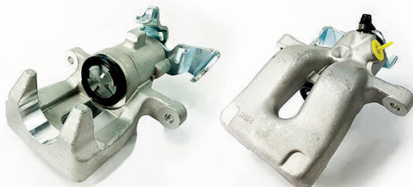

ABC1037L

POS
R

ABC1037R

POS
R

INFORMATION				LINKED PARTS				APPLICATIONS			
Product Type		Handbrake Caliper		BD1055V PLU1199				OPEL: Vectra 02-08, Vectra GTS 02-08 SAAB: 9-3 02-15, 9-3X 09-15 VAUXHALL: Vectra 00-08, Vectra GTS 02-09			
Brake System		ATE									
Piston Diameter		38mm									
Leading/Trailing		Trailing									
AMK	APEC	BRAKE ENGINEERING	DRI	AMK	APEC	BRAKE ENGINEERING	DRI	AMK	APEC	BRAKE ENGINEERING	DRI
TCA2899	LCA207, LCA207N	CA2339	4188200	TCA2900	RCA207, RCA207N	CA2339R	4288200				
REMY	ROLLING COMPONENTS	SHAFTEC	TRW	REMY	ROLLING COMPONENTS	SHAFTEC	TRW				
DC73098, RAB84109	VSBC155L	BC8771, SBC1151L	BHN697E	DC73099, RAB84100	VSBC155R	BC8771R, SBC1151R	BHN698E				
OEM	542095, 5542117, 5542277, 93172184, 93187986						OEM	542094, 5542116, 5542278, 93172185, 93187987			

ABC1100L

POS
R

ABC1100R

POS
R

INFORMATION				LINKED PARTS				APPLICATIONS			
Product Type		Handbrake Caliper		BD1400HS PLU3676				RENAULT: Clio 05-14, Modus/Grand Modus 04-			
Brake System		TRW									
Piston Diameter		34mm									
Leading/Trailing		Leading									
AMK	APEC	BRAKE ENGINEERING	DRI	AMK	APEC	BRAKE ENGINEERING	DRI	AMK	APEC	BRAKE ENGINEERING	DRI
TCA3535	LCA408, LCA408N	CA2599	4162210	TCA3536	RCA408, RCA408N	CA2599R	4262210				
REMY	ROLLING COMPONENTS	SHAFTEC	TRW	REMY	ROLLING COMPONENTS	SHAFTEC	TRW				
DC73648	VSBC341L	BC2096, SBC1182L	BHQ244	DC73649	VSBC341R	BC2096R, SBC1182R	BHQ243				
OEM	7701208361, 7711368120, 8253296						OEM	7701208362, 7711368121, 8253297			