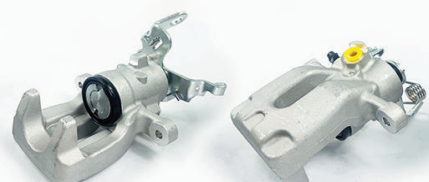

ABC1189L

POS
R

ABC1189R

POS
R

INFORMATION				LINKED PARTS				APPLICATIONS				
Product Type		Handbrake Caliper		BD1530HS BD1909S PLU2097				CITROËN: C4 09-, DS4 11-15 DS: DS4/DS4 Crossback 15-18 PEUGEOT: 308 08-14, 308 CC 10-14, 3008 09-16, RCZ 10-15				
Brake System		TRW										
Piston Diameter		38mm										
Leading/Trailing		Trailing										
AMK	APEC	BRAKE ENGINEERING	DRI	AMK	APEC	BRAKE ENGINEERING	DRI	AMK	APEC	BRAKE ENGINEERING	DRI	
TCA4241	LCA693, LCA693N	CA3045	4124020	TCA4242	RCA693, RCA693N	CA3045R	4224020					
REMY	ROLLING COMPONENTS	SHAFTEC	TRW	REMY	ROLLING COMPONENTS	SHAFTEC	TRW					
DC74150	VSBC604L	BC7065, SBC1093L	BHN979E	DC74151	VSBC604R	BC7065R, SBC1093R	BHN980E					
OEM	1651763880, 1651764480, 4401Q0, 4401R0							OEM	1651763980, 1651764580, 4401Q1, 4401R1			

ABC1392L

POS
R

ABC1392R

POS
R

INFORMATION				LINKED PARTS				APPLICATIONS				
Product Type		Handbrake Caliper		BD1088S PLU3676				SEAT: Leon 12-20, Leon SC 13-18, Leon ST 12-20 SKODA: Octavia 12-				
Brake System		TRW										
Piston Diameter		38mm										
Leading/Trailing		Trailing										
AMK	APEC	BRAKE ENGINEERING	DRI	AMK	APEC	BRAKE ENGINEERING	DRI	AMK	APEC	BRAKE ENGINEERING	DRI	
-	LCA769	CA3238	4142920	-	RCA769	CA3238R	4242920					
REMY	ROLLING COMPONENTS	SHAFTEC	TRW	REMY	ROLLING COMPONENTS	SHAFTEC	TRW					
DC74808	VSBC332L	BC10034	BHN1138E	DC74809	VSBC332R	BC20034	BHN1139E					
OEM	5Q0615423A, 5QM615423, 5Q0615423A							OEM	5Q0615424A, 5QM615424			