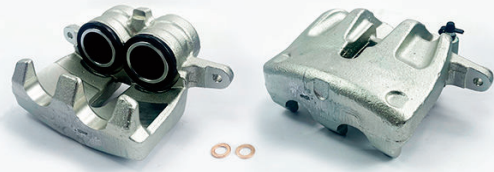

ABC1392L

POS
R

ABC1392R

POS
R

INFORMATION				LINKED PARTS				APPLICATIONS				
Product Type		Handbrake Caliper		BD1088S PLU3676				SEAT: Leon 12-20, Leon SC 13-18, Leon ST 12-20 SKODA: Octavia 12-				
Brake System		TRW										
Piston Diameter		38mm										
Leading/Trailing		Trailing										
AMK	APEC	BRAKE ENGINEERING	DRI	AMK	APEC	BRAKE ENGINEERING	DRI	AMK	APEC	BRAKE ENGINEERING	DRI	
-	LCA769	CA3238	4142920	-	RCA769	CA3238R	4242920					
REMY	ROLLING COMPONENTS	SHAFTEC	TRW	REMY	ROLLING COMPONENTS	SHAFTEC	TRW					
DC74808	VSBC332L	BC10034	BHN1138E	DC74809	VSBC332R	BC20034	BHN1139E					
OEM	5Q0615423A, 5QM615423, 5Q0615423A							OEM	5Q0615424A, 5QM615424			

New to Range Calipers - February

ABC1671L

POS

F

ABC1671R

POS

F

INFORMATION

LINKED PARTS

APPLICATIONS

Product Type	Floating Caliper						
Brake System	TRW			LAN107 JCP1615 JCW223		LAND ROVER: Discovery 04-18, Range Rover 02-12, Range Rover Sport 05-13	
Piston Diameter	48mm			LAN118 JCW250			
Leading/Trailing	Trailing						
AMK	APEC	BRAKE ENGINEERING	DRI	AMK	APEC	BRAKE ENGINEERING	DRI
-	LCA184, LCA184N	CA2549	3195010	-	RCA184, RCA184N	CA2549R	3295010
REMY	ROLLING COMPONENTS	SHAFTEC	TRW	REMY	ROLLING COMPONENTS	SHAFTEC	TRW
DC83902	VSBC194L	BC2195, SBC1157L	BHV900E	DC83903	VSBC194R	BC2195R, SBC1157R	BHV901E
OEM	LR010394, LR010400, SEG500050, SEG500051			OEM	LR010395, LR010402, SEG500040, SEG500041		