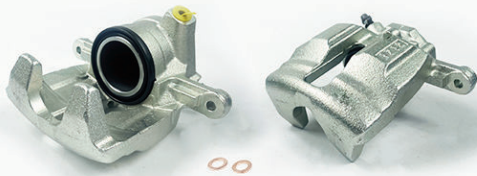

ABC1100L

POS
R

ABC1100R

POS
R

INFORMATION				LINKED PARTS				APPLICATIONS			
Product Type		Handbrake Caliper		BD1400HS PLU3676				RENAULT: Clio 05-14, Modus/Grand Modus 04-			
Brake System		TRW									
Piston Diameter		34mm									
Leading/Trailing		Leading									
AMK	APEC	BRAKE ENGINEERING	DRI	AMK	APEC	BRAKE ENGINEERING	DRI	AMK	APEC	BRAKE ENGINEERING	DRI
TCA3535	LCA408, LCA408N	CA2599	4162210	TCA3536	RCA408, RCA408N	CA2599R	4262210				
REMY	ROLLING COMPONENTS	SHAFTEC	TRW	REMY	ROLLING COMPONENTS	SHAFTEC	TRW				
DC73648	VSBC341L	BC2096, SBC1182L	BHQ244	DC73649	VSBC341R	BC2096R, SBC1182R	BHQ243				
OEM	7701208361, 7711368120, 8253296						OEM	7701208362, 7711368121, 8253297			

New to Range Calipers - February

ABC1136L

POS
F

ABC1136R

POS
F

INFORMATION				LINKED PARTS				APPLICATIONS				
Product Type		Floating Caliper		BD673V PLU3743				MERCEDES-BENZ: C-Class 00-08, CLC-Class 08-11, CLK 02-10, SLK 04-11				
Brake System		TRW										
Piston Diameter		25mm										
Leading/Trailing		Trailing										
AMK	APEC	BRAKE ENGINEERING	DRI	AMK	APEC	BRAKE ENGINEERING	DRI	AMK	APEC	BRAKE ENGINEERING	DRI	
TCA3240	LCA392, LCA392N	CA2369	3168310	TCA3239	RCA392, RCA392N	CA2369R	3268310					
REMY	ROLLING COMPONENTS	SHAFTEC	TRW	REMY	ROLLING COMPONENTS	SHAFTEC	TRW					
DC83684, RAB94795	VSBC167L	BC2107	BHX434, BHX434E	DC83685, RAB94796	VSBC167R	BC2107R	BHW435, BHW435E					
OEM	0014209483, 0034202183, 0044203383, A0014209483, A0034202183, A0044203383, 14209483, 34202183, 44203383							OEM	0014209583, 0034202283, 0044203483, A0014209583, A0034202283, A0034203383, 14209583, 34202283, 44203483			