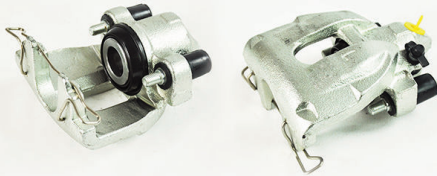

New to Range Calipers - February

ABC1021L

POS
R

ABC1021R

POS
R

INFORMATION				LINKED PARTS				APPLICATIONS			
Product Type		Floating Caliper		BD859S PLU3678				VOLVO: S60 00-10, S70 97-00, S80 98-06, V70 99-08, XC70 Cross Country 00-07			
Brake System		ATE									
Piston Diameter		42mm									
Leading/Trailing		Leading									
AMK	APEC	BRAKE ENGINEERING	DRI	AMK	APEC	BRAKE ENGINEERING	DRI	AMK	APEC	BRAKE ENGINEERING	DRI
TCA2779	LCA157, LCA157N	CA2075	4186300	TCA2780	RCA157, RCA157N	CA2075R	4286300				
REMY	ROLLING COMPONENTS	SHAFTEC	TRW	REMY	ROLLING COMPONENTS	SHAFTEC	TRW				
DC73148, RAB84259	VSBC204L	BC8035, SBC1179L	BHS808E	DC73149, RAB84260	VSBC204R	BC8035R, SBC1179R	BHS809E				
OEM	8251312, 8601560, 8603446, 36000728						OEM	8251313, 8601561, 8603447, 36000730			

ABC1037L

POS
R

ABC1037R

POS
R

INFORMATION				LINKED PARTS				APPLICATIONS			
Product Type		Handbrake Caliper		BD1055V PLU1199				OPEL: Vectra 02-08, Vectra GTS 02-08 SAAB: 9-3 02-15, 9-3X 09-15 VAUXHALL: Vectra 00-08, Vectra GTS 02-09			
Brake System		ATE									
Piston Diameter		38mm									
Leading/Trailing		Trailing									
AMK	APEC	BRAKE ENGINEERING	DRI	AMK	APEC	BRAKE ENGINEERING	DRI	AMK	APEC	BRAKE ENGINEERING	DRI
TCA2899	LCA207, LCA207N	CA2339	4188200	TCA2900	RCA207, RCA207N	CA2339R	4288200				
REMY	ROLLING COMPONENTS	SHAFTEC	TRW	REMY	ROLLING COMPONENTS	SHAFTEC	TRW				
DC73098, RAB84109	VSBC155L	BC8771, SBC1151L	BHN697E	DC73099, RAB84100	VSBC155R	BC8771R, SBC1151R	BHN698E				
OEM	542095, 5542117, 5542277, 93172184, 93187986						OEM	542094, 5542116, 5542278, 93172185, 93187987			