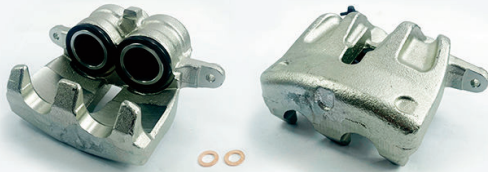

New to Range Calipers - February

ABC1671L

POS

F